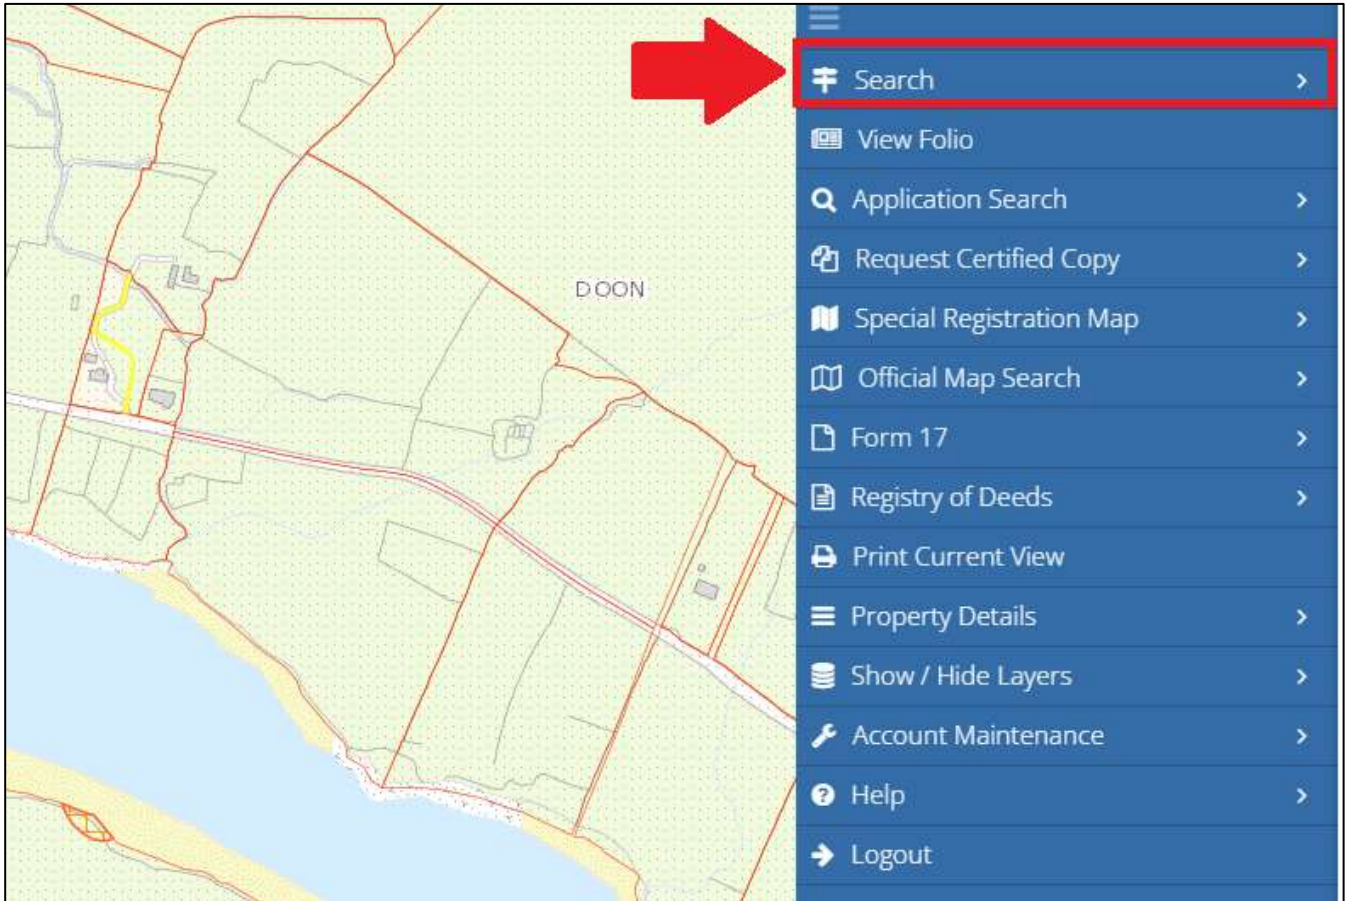

Registration Mapping Guide 12

Landdirect Area Search

Table of Contents

1. How to carry out an Area Search.....	2
---	---

Table of Figures

Figure 1. Choose the 'Search' option from the menu	2
Figure 2. Choose the 'Area' tab	2
Figure 3. Set the bounding box to the required dimensions	3
Figure 4. Click 'Search' to proceed.....	3
Figure 5. Click 'View Results' to see a list of the Folios in the specified area	3
Figure 6. Use the scroll bar to view the full list of Folios	3

1. How to carry out an Area Search.

- Use the navigation tools or search tools to zoom to area of interest.
- The zoom level must be at least 1/5,000 scale.
- Click on the “Search” tab on the right hand side of the screen.

Figure 1. Choose the 'Search' option from the menu

Figure 2. Choose the 'Area' tab

- A bounding box defines the extent of the search area.
- The example shows that the area nominated measures 100m by 100m
- Grab and move the bounding box to the area of interest.
- The maximum area available to users is 200m by 200m.