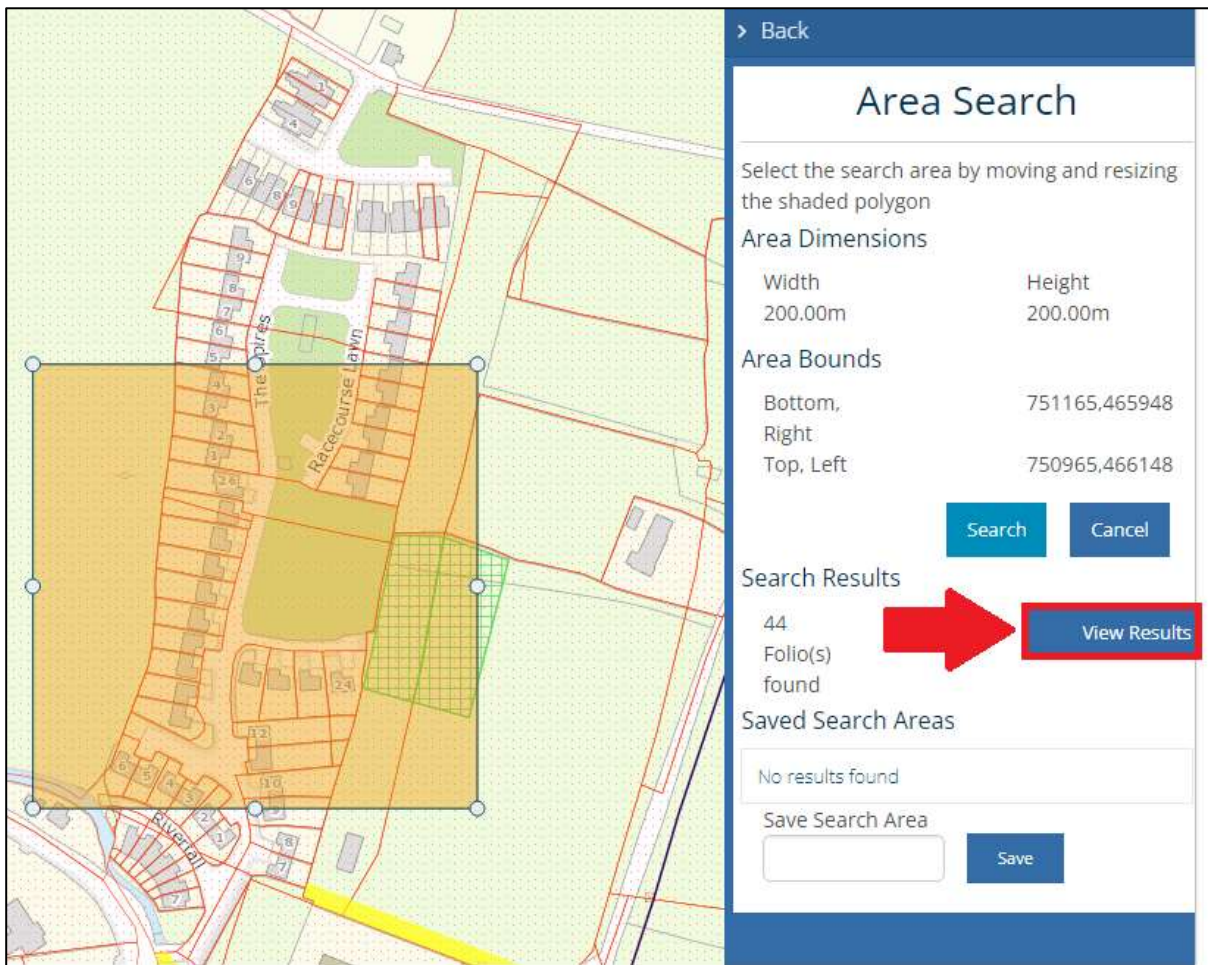

Figure 1. Choose the 'Search' option from the menu

Figure 2. Choose the 'Area' tab

- A bounding box defines the extent of the search area.
- The example shows that the area nominated measures 100m by 100m
- Grab and move the bounding box to the area of interest.
- The maximum area available to users is 200m by 200m.

Figure 3. Set the bounding box to the required dimensions

- Click the 'Search' tab.
- In this example the search results identifies that 44 Folios are returned.

Figure 4. Click 'Search' to proceed

Figure 5. Click 'View Results' to see a list of the folios in the specified area

- The list of Folios is presented.
- Use the scroll tool to view the full list.
- Users now have the option to:
 - View on Map
 - Request certified copy
 - View Folio PDF

Area Search Results Close

Display Records