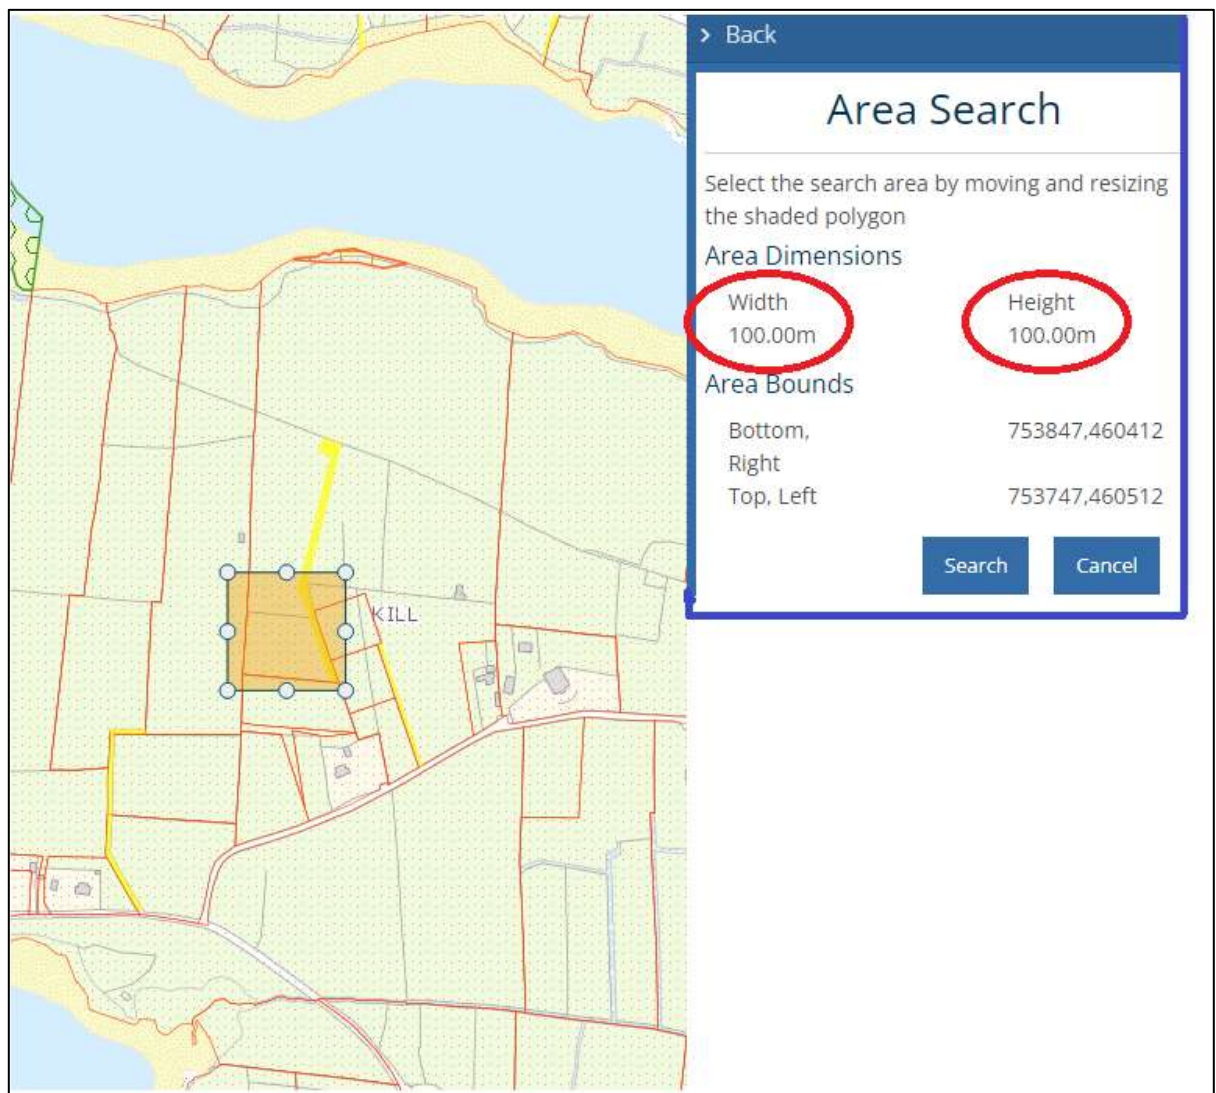

Registration Mapping Guide 12

Landdirect Area Search

Table of Contents

1. How to carry out an Area Search.....	2
---	---

Table of Figures

Figure 1. Choose the 'Search' option from the menu	2
Figure 2. Choose the 'Area' tab	2
Figure 3. Set the bounding box to the required dimensions	3
Figure 4. Click 'Search' to proceed.....	3
Figure 5. Click 'View Results' to see a list of the Folios in the specified area	3
Figure 6. Use the scroll bar to view the full list of Folios	3

1. How to carry out an Area Search.

- Use the navigation tools or search tools to zoom to area of interest.
- The zoom level must be at least 1/5,000 scale.
- Click on the “Search” tab on the right hand side of the screen.

Figure 1. Choose the 'Search' option from the menu

Figure 2. Choose the 'Area' tab

- A bounding box defines the extent of the search area.
- The example shows that the area nominated measures 100m by 100m
- Grab and move the bounding box to the area of interest.
- The maximum area available to users is 200m by 200m.

Figure 3. Set the bounding box to the required dimensions

- Click the 'Search' tab.
- In this example the search results identifies that 44 Folios are returned.

Figure 4. Click 'Search' to proceed

Figure 5. Click 'View Results' to see a list of the folios in the specified area