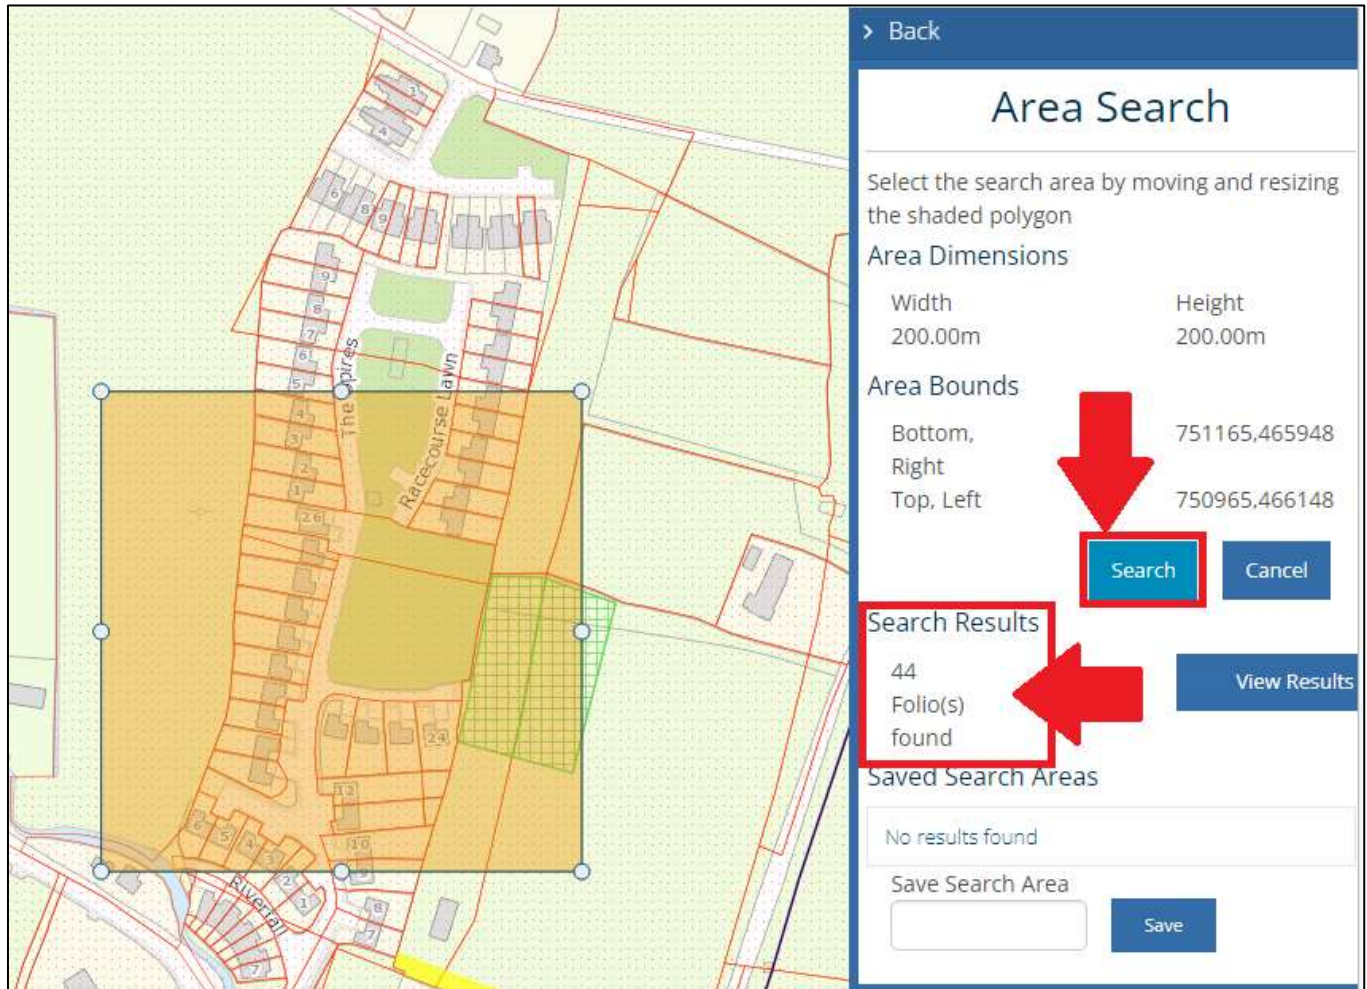

Figure 1. Choose the 'Search' option from the menu

Figure 2. Choose the 'Area' tab

- A bounding box defines the extent of the search area.
- The example shows that the area nominated measures 100m by 100m
- Grab and move the bounding box to the area of interest.
- The maximum area available to users is 200m by 200m.

Figure 3. Set the bounding box to the required dimensions

- Click the 'Search' tab.
- In this example the search results identifies that 44 Folios are returned.

Figure 4. Click 'Search' to proceed

Figure 5. Click 'View Results' to see a list of the folios in the specified area

- The list of Folios is presented.
- Use the scroll tool to view the full list.
- Users now have the option to:
 - View on Map
 - Request certified copy
 - View Folio PDF

Area Search Results Close

Display Records