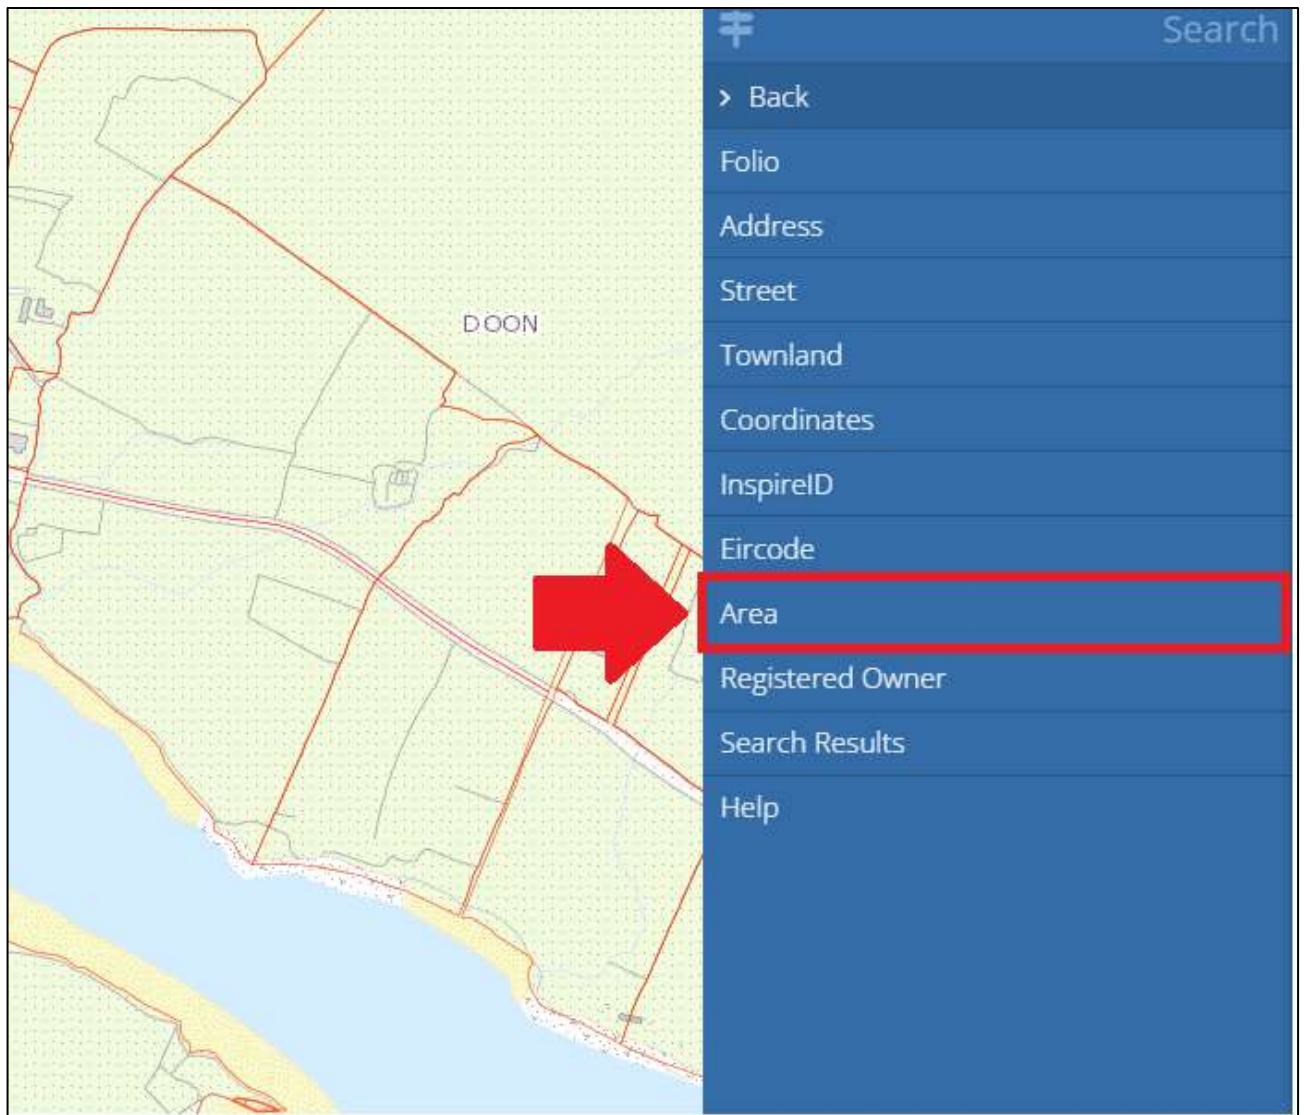

1. How to carry out an Area Search.

- Use the navigation tools or search tools to zoom to area of interest.
- The zoom level must be at least 1/5,000 scale.
- Click on the “Search” tab on the right hand side of the screen.

Figure 1. Choose the 'Search' option from the menu

Figure 2. Choose the 'Area' tab

- A bounding box defines the extent of the search area.
- The example shows that the area nominated measures 100m by 100m
- Grab and move the bounding box to the area of interest.
- The maximum area available to users is 200m by 200m.

- The list of Folios is presented.
- Use the scroll tool to view the full list.
- Users now have the option to:
 - View on Map
 - Request certified copy
 - View Folio PDF

Area Search Results Close

Display Records